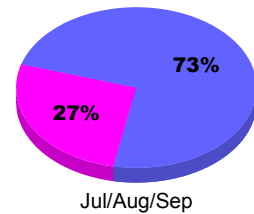

Membership Results
2010-2011

Membership
2009-2010

Month	Net Memb Goal	Actual New Memb	Actual Dropped Memb	Gain/Loss of Memb	Gain/Loss of Memb
Jul/Aug/Sep	50	48	-36	12	6
Totals	50	48	-36	12	6

Membership Results 2010-2011

Goal, New, Dropped, Gain/Loss

Comparison of Membership Gain/Loss

Current Year Compared to the Previous Year

Gender Comparison 2010-2011

■ Male ■ Female