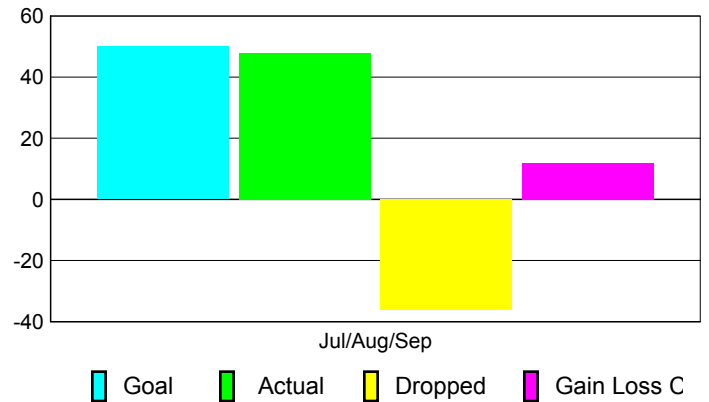

Membership Results 2010-2011

Goal, New, Dropped, Gain/Loss